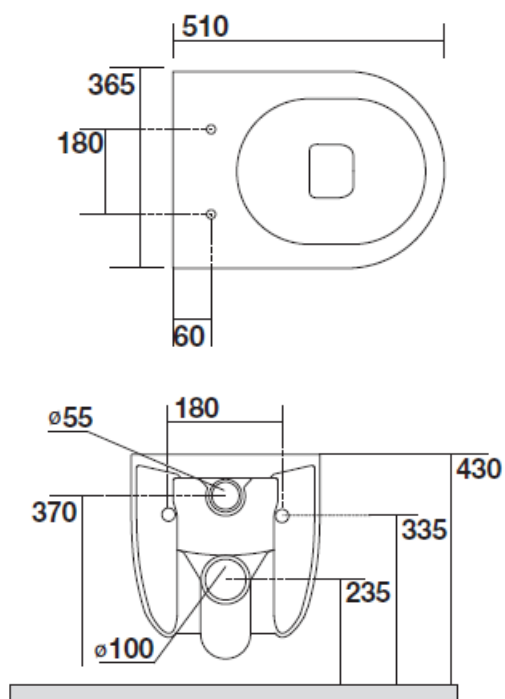

### TECHNICAL DATA

**CODE No** WHITE GL6116CW

**Seat required** GL6105W

**Recommended use** Domestic, hotel, residential

**WC Type** Wall Hung

**Rim type** Rimless

**Material** Vitreous China

**Outlet** Horizontal, vertical 235mm

**Flush** Washdown 4.5/3l dual flush

**Standards** EN997-CL2-4.5/3l

**Fixing** Wall fixings included, spares code FX6006EA3

**Weight** WC 22kg; Seat 3.5kg

**Warranty** 15 years on ceramic

### SPECIFICATION

Wall hung washdown WC pan  
EN 997-CL2-4.5/3l, EN 33, dimensions w 365 x h 345 x d 510 mm  
Horizontal outlet,

Fully back to wall, concealed trap, concealed fittings  
Special feature: concealed surfaces directing water are fully glazed  
throughout, no rim, vacuum checked