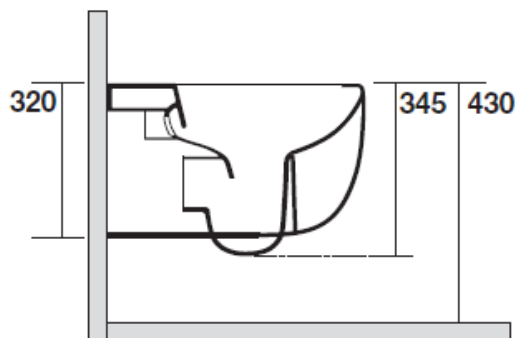

### TECHNICAL DATA

**CODE No** WHITE GL6116CW

**Seat required** GL6105W

**Recommended use** Domestic, hotel, residential

**WC Type** Wall Hung

**Rim type** Rimless

**Material** Vitreous China

**Outlet** Horizontal, vertical 235mm

**Flush** Washdown 4.5/3l dual flush

**Standards** EN997-CL2-4.5/3l

**Fixing** Wall fixings included, spares code FX6006EA3

**Weight** WC 22kg; Seat 3.5kg

**Warranty** 15 years on ceramic

### SPECIFICATION

Wall hung washdown WC pan  
EN 997-CL2-4.5/3l, EN 33, dimensions w 365 x h 345 x d 510 mm  
Horizontal outlet,

Fully back to wall, concealed trap, concealed fittings  
Special feature: concealed surfaces directing water are fully glazed  
throughout, no rim, vacuum checked